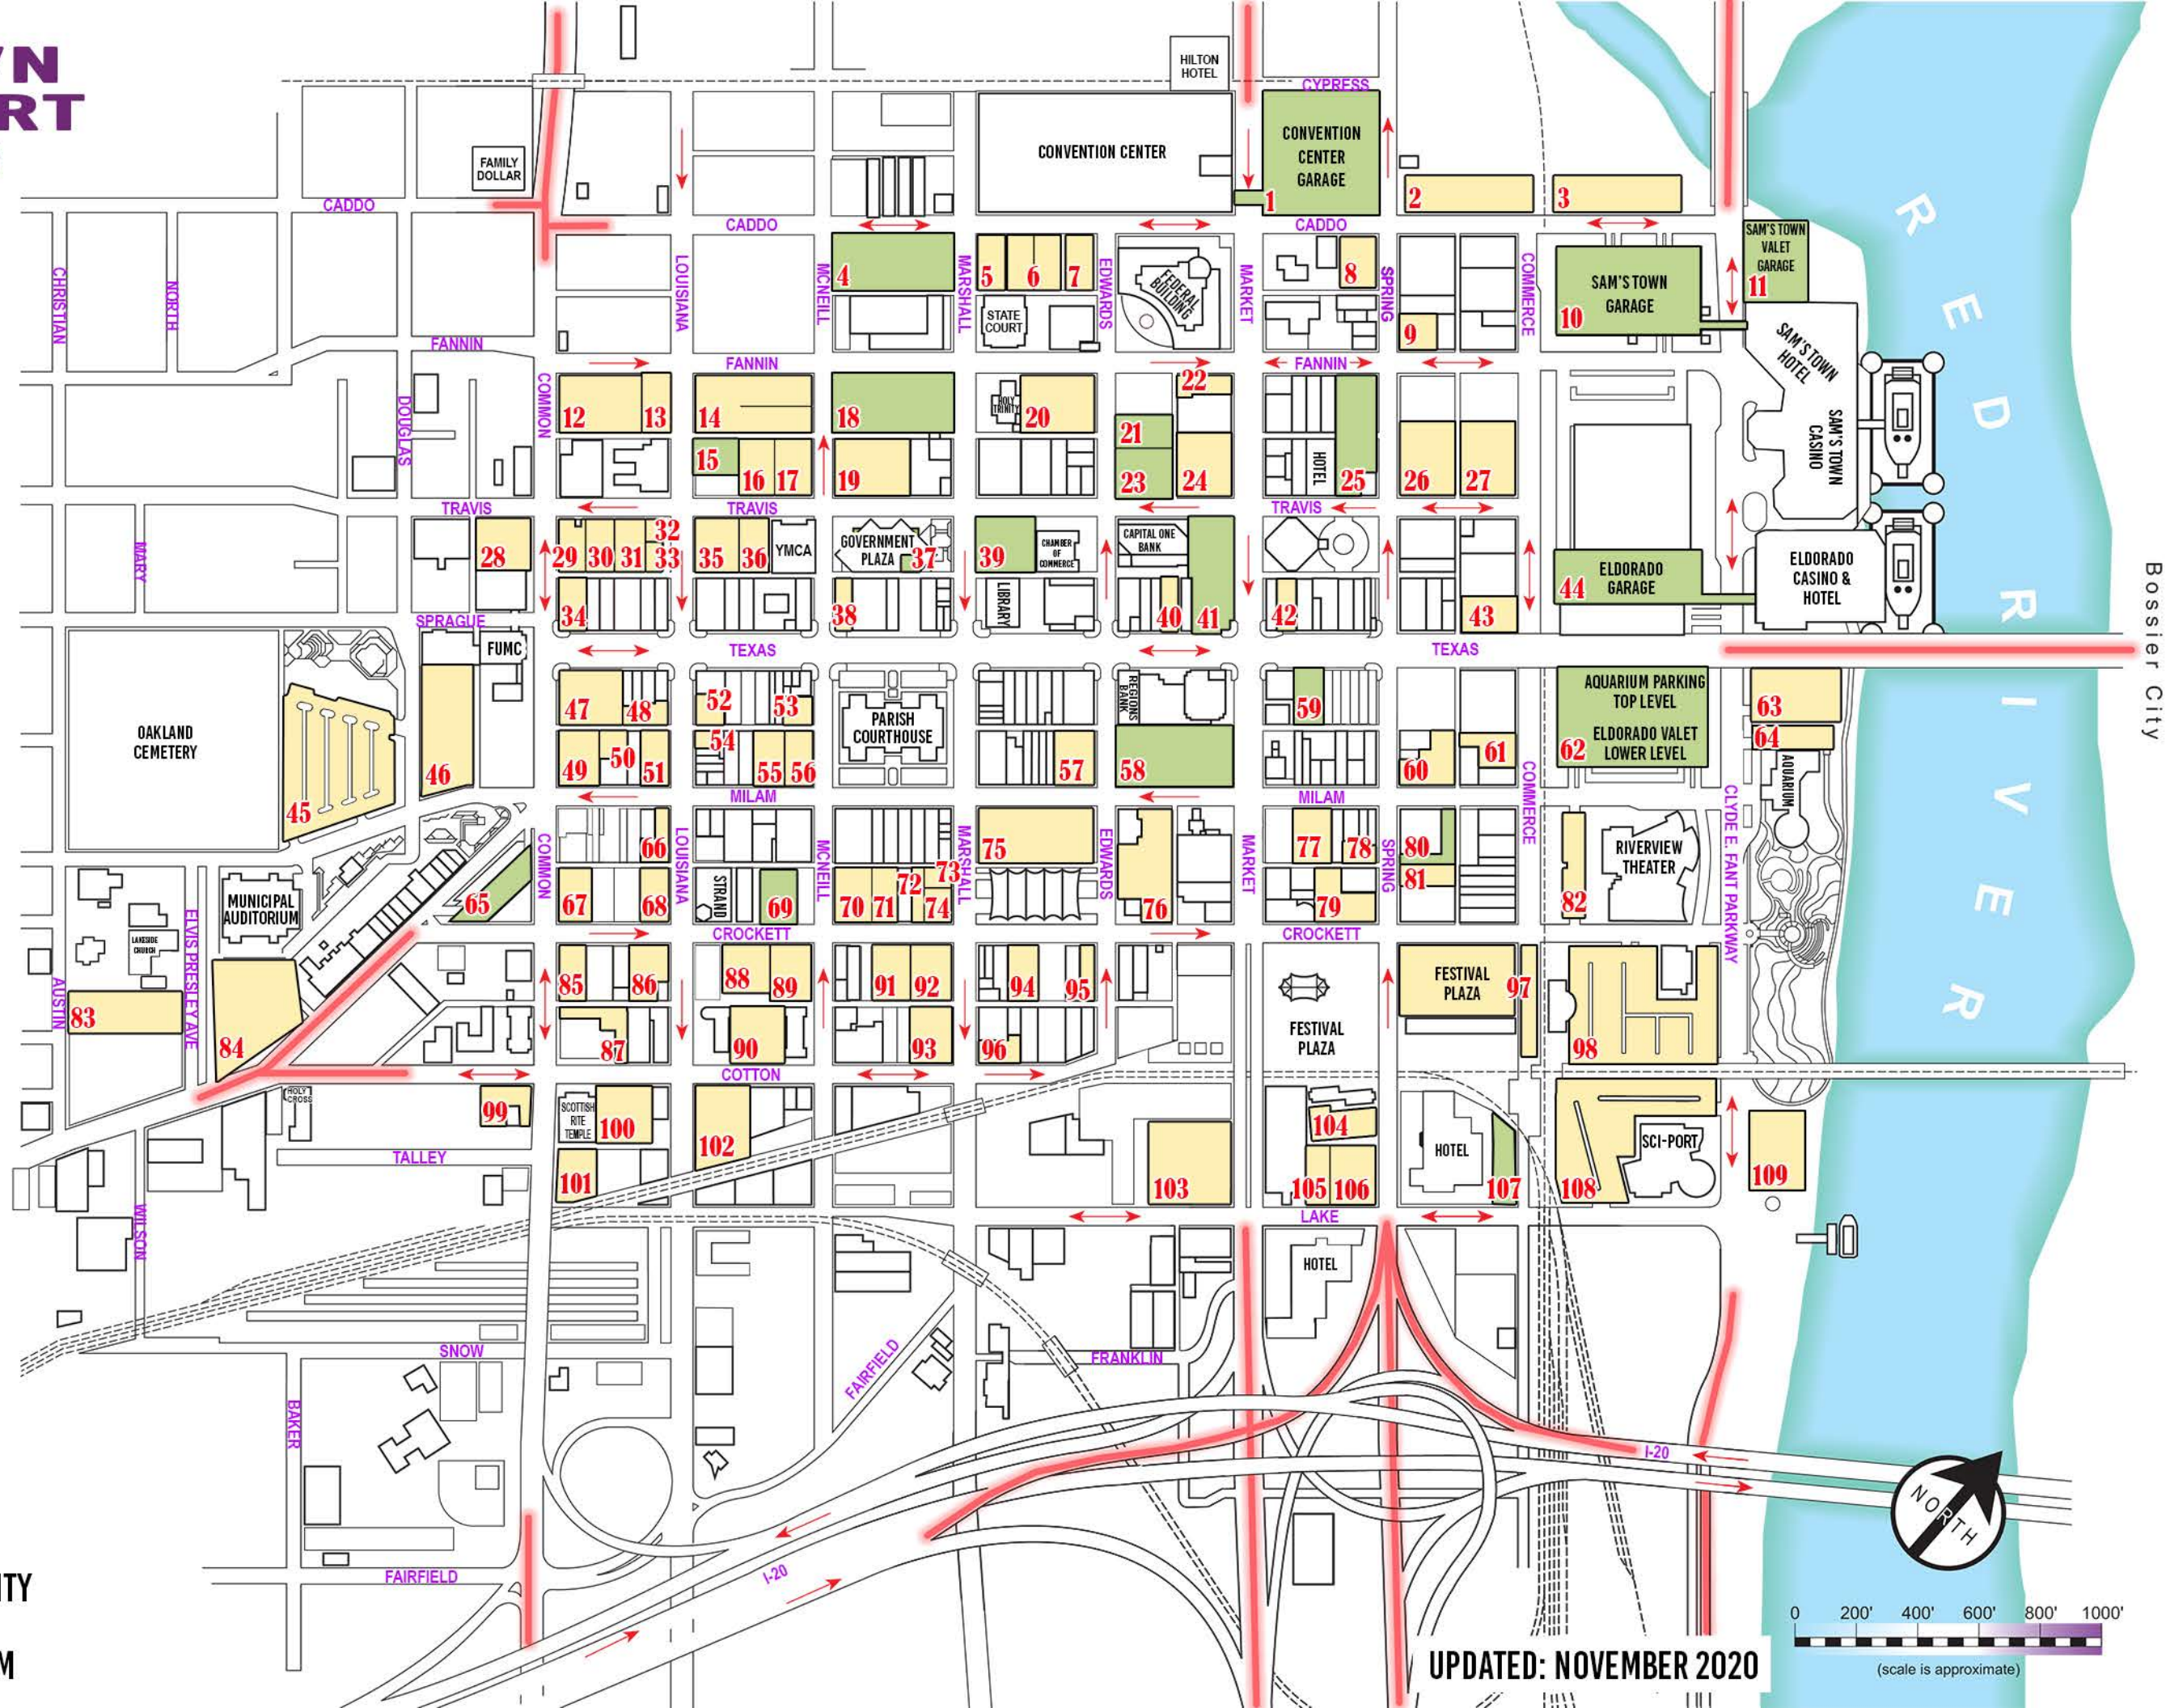

DOWNTOWN SHREVEPORT PARKING GUIDE

- DAILY PARKING**
- COVERED PARKING
 - SURFACE PARKING

- TRAFFIC FLOW
- RAILROADS
- ENTRANCES INTO DOWNTOWN

DOWNTOWN DEVELOPMENT AUTHORITY
 318-222-7403
 WWW.DOWNTOWNSHREVEPORT.COM