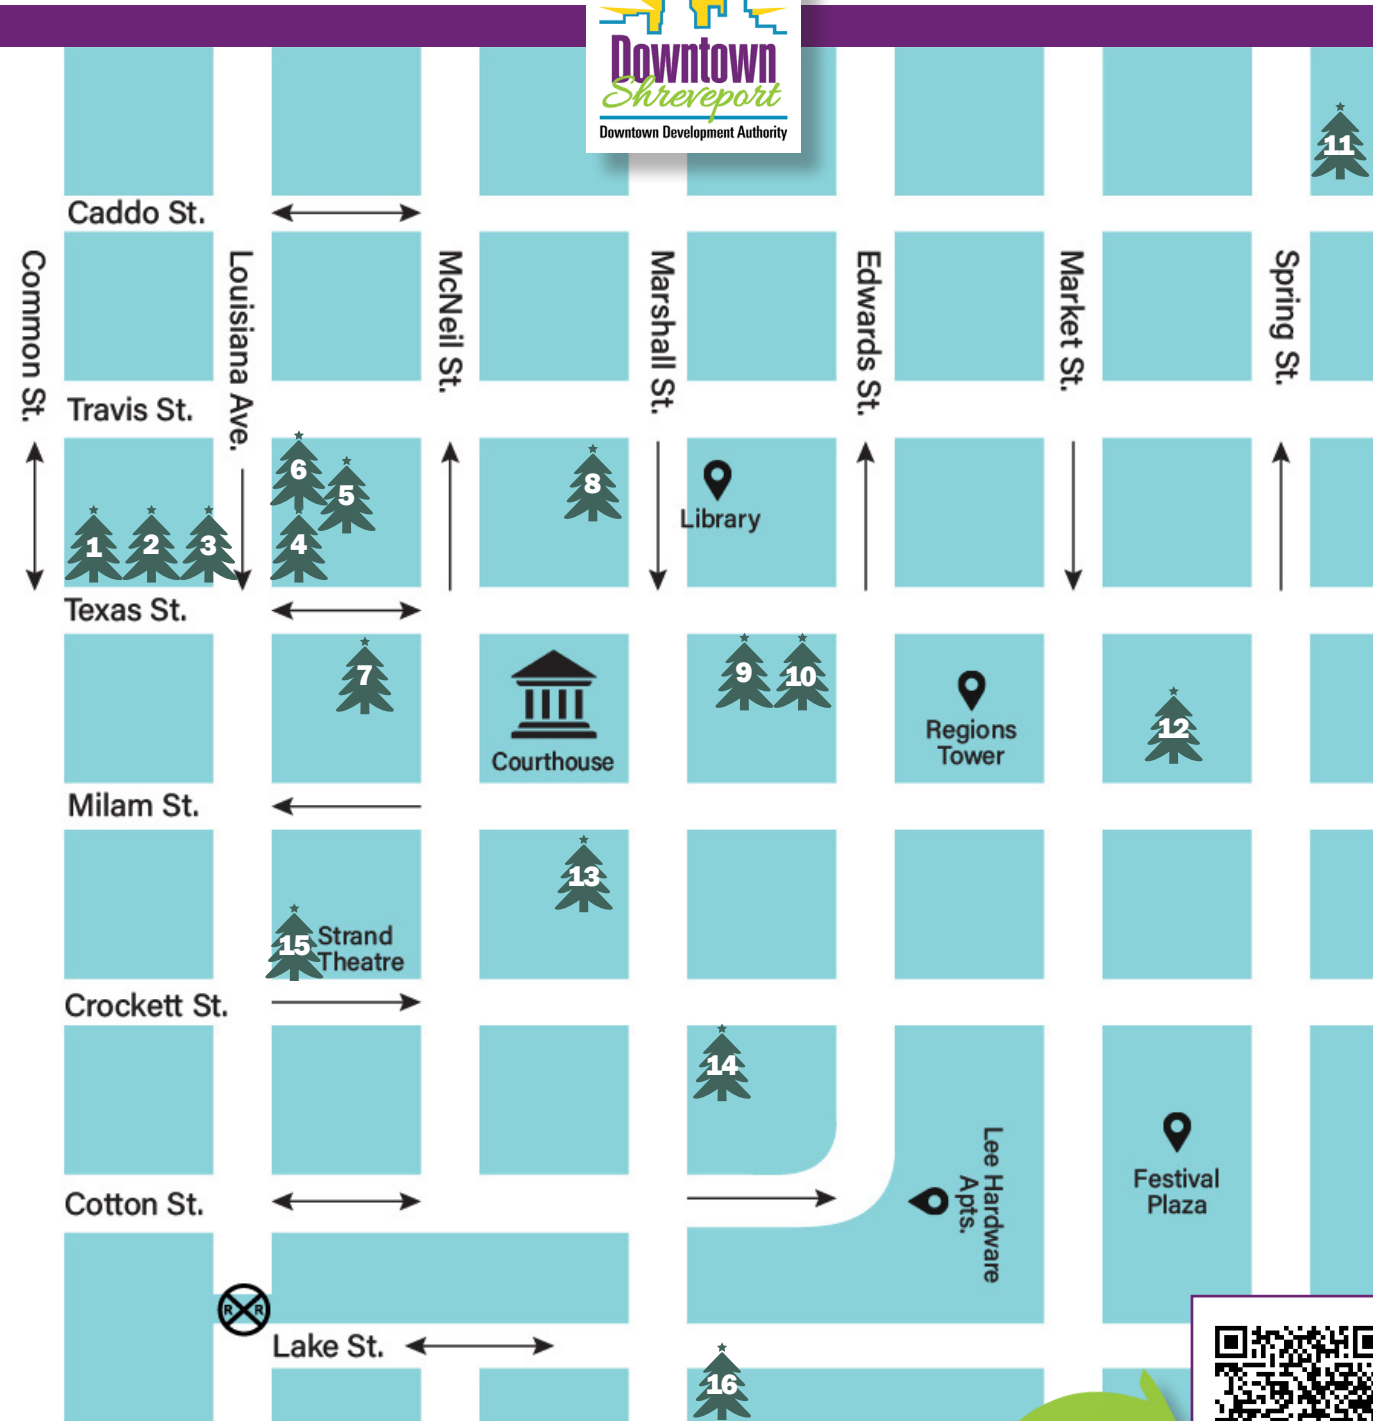

Holiday Window Display *Contest*

Vote For Your Favorite Display
 Visit the window displays and vote on your favorite, the most creative & share your thoughts!

-  **Artspace**
708 Texas St.
-  **Ono Hawaiian Grill**
708 Texas St.
-  **The Oui Doctor**
708 Texas St., Suite 106
-  **Rhino Coffee**
624 Texas St.
-  **Lofts at 624**
624 Texas St.
-  **Healing Waters Candles**
624 Texas St.
-  **Robinson Film Center**
617 Texas St.
-  **Ashley's Tiers of Love**
420 Marshall St.
-  **The Noble Savage**
417 Texas St.
-  **One Texas Centre**
415 Texas St.
-  **The Grove Shreveport**
107 N. Spring St.
-  **Querbes and Nelson Insurance**
214 Milam St.
-  **Lena's Shoe Gallery**
501 Milam St.
-  **Crockett Stree Trading Company**
431 Crockett St.
-  **The Strand Theatre**
619 Louisiana Ave.
-  **The Agora Borealis**
421 Lake St.

Scan the code to cast your vote!