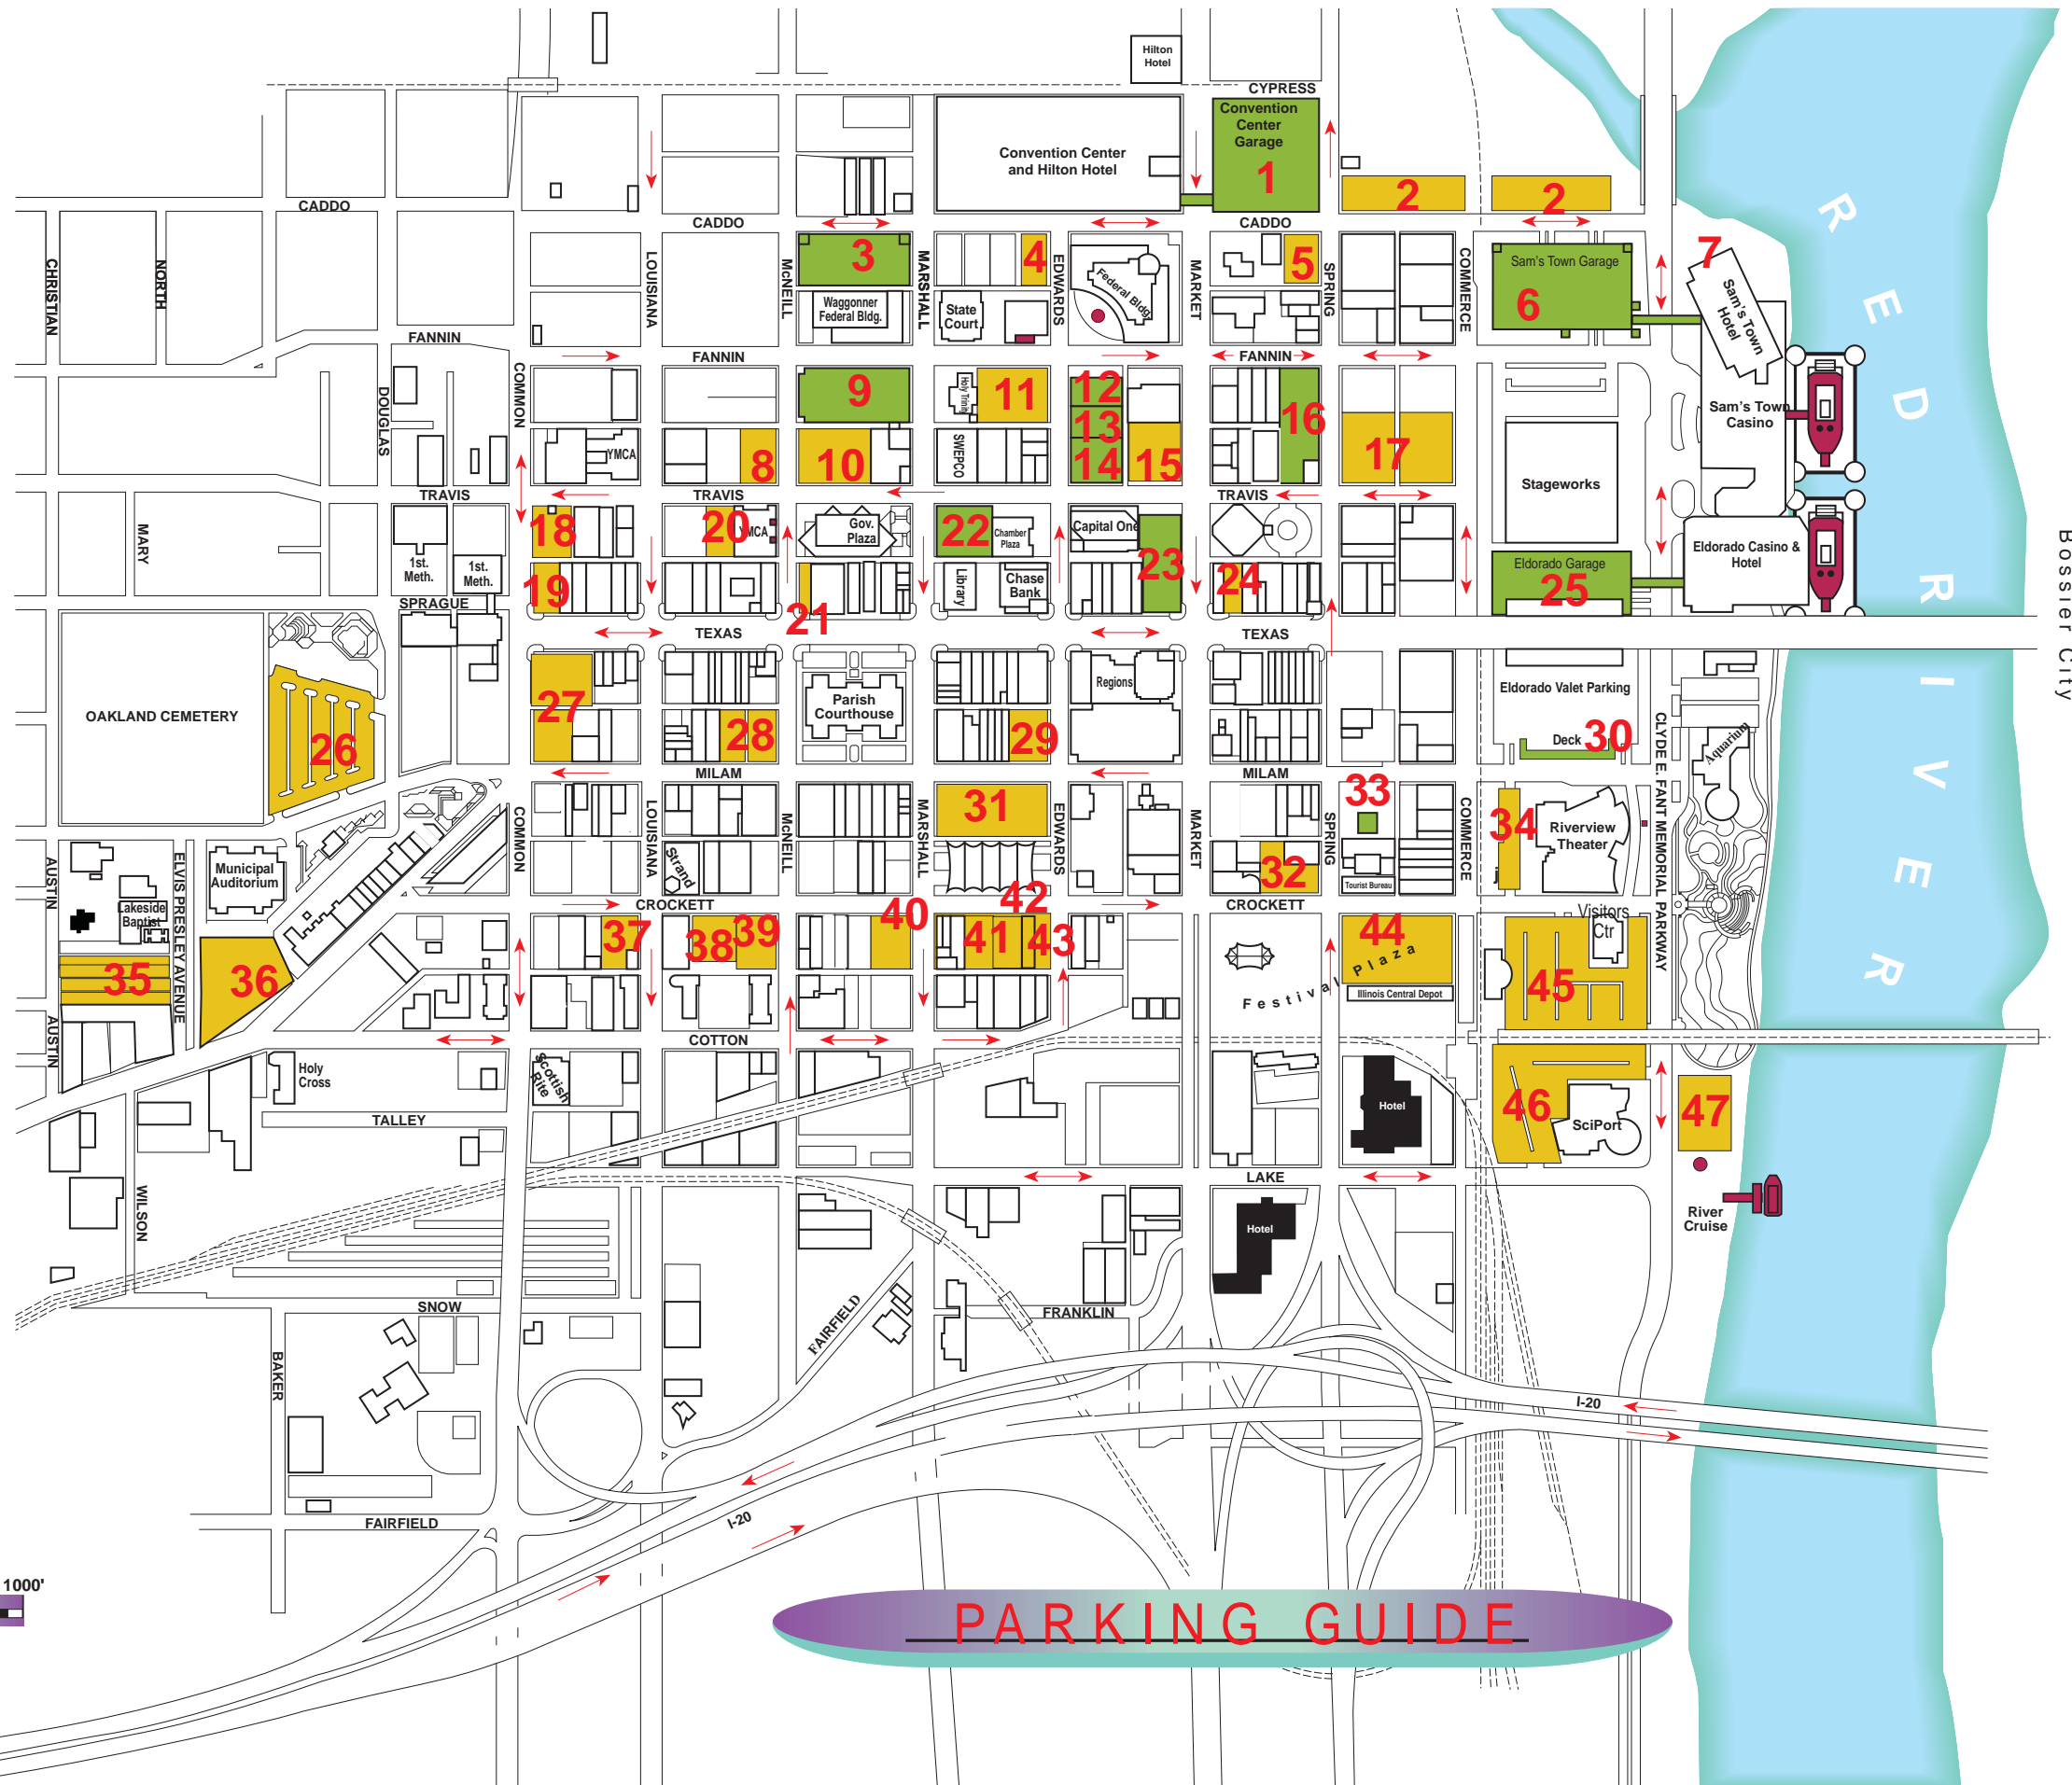

- Covered Parking
- Surface Parking

Downtown Development Authority  
 318-222-7403  
[www.downtownshreveport.com](http://www.downtownshreveport.com)

Public Parking Lots/Garages

Updated: April 2018

**PARKING GUIDE**