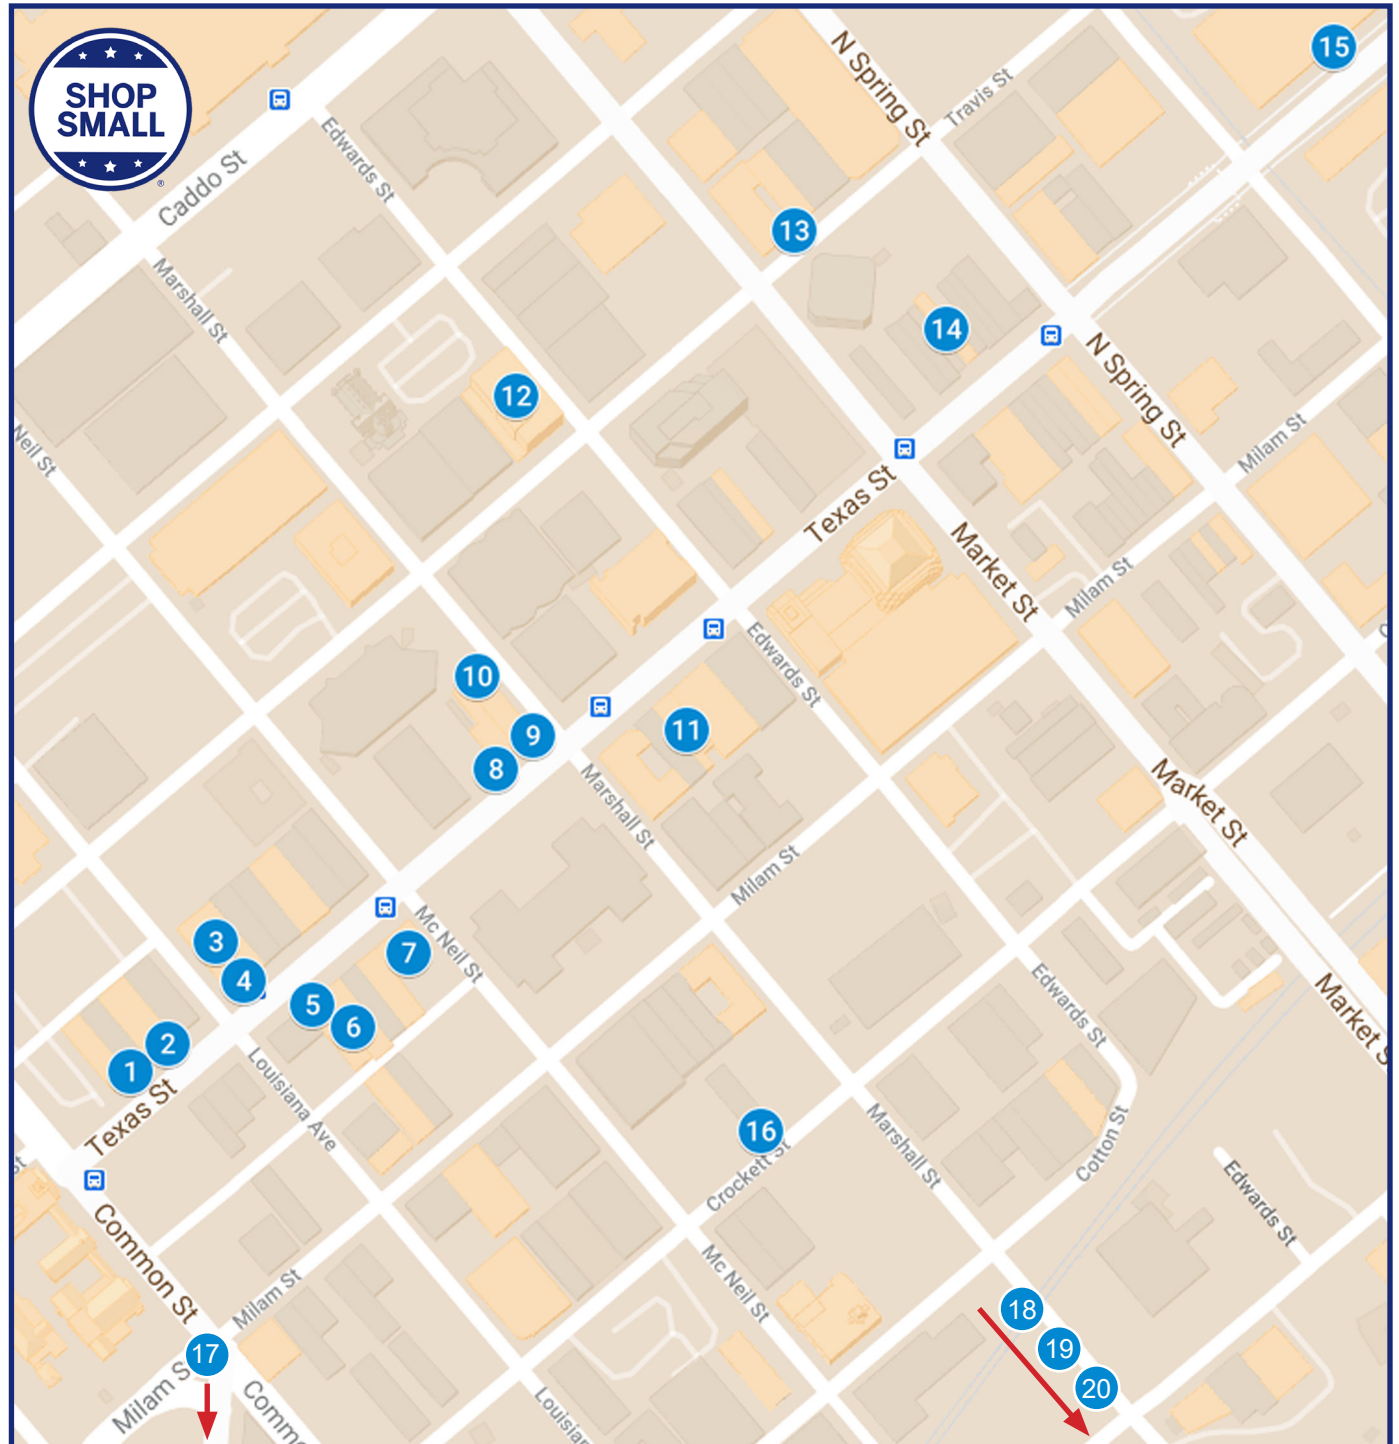

Small Business Saturday, Nov. 28th, 2020

1. Artspace, 708 Texas St.
2. Parish Taceax, 708 Texas St.
3. Appli-k's Embroidery & Gifts
  624 Texas St.
4. Rhino Coffee Downtown
  624 Texas St.
5. On Time Fashion, 621 Texas St.
6. Robinson Film Center /
  Abby Singer's Bistro, 617 Texas St.
7. Shababy's Cajun Cooking
  605 Texas St.
8. The Missing Link, 504 Texas St.
9. Retro Downtown BBQ, 500 Texas St.
10. Retro Down Town Cafe
  420 Marshall St.
11. Noble Savage Tavern, 417 Texas St.
12. Bon Asian Cafe, 410 Travis St.
13. Stray Cat, 222 Travis St.
14. Bailey Gallery, 214 Texas St.
15. Fatty Arbuckle's Pub
  450 Clyde Fant, Suite 500
16. Shreve Towne Studio 512
  512 Crockett St.

Not Shown on Map:

17. C and C Mercantile & Lighting
  1110 Texas Ave.
18. The Agora Borealis
  421 Lake St.
19. Red River Brewpub
  1200 Marshall St.
20. Sanctuary Glass Studio
  1200 Marshall St.